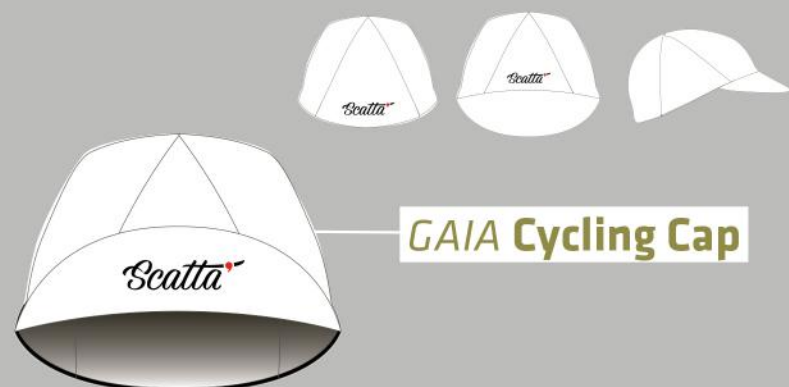

COMPLEMENTS

GAIA Cycling Cap

GAIA Underhelmet Hat

GAIA Headband

GAIA Socks

14cm & 20cm

GAIA Buff

GAIA Arm Warmers

Sommer & Winter

GAIA EAGLE
Glove summer MTB

Lycra Obermaterial
Palm Microfiber

GAIA CORSA
Glove summer

Lycra Obermaterial
Palm Microfiber

GAIA Leg Warmers

Sommer & Winter

GAIA CLASSIC
Glove winter